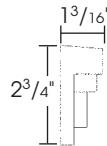

—  
2'-6" x 6'-8"  
—  
3'-0" x 6'-8"

**FIR ENERGY DOORS**

- 3/4" Tempered Insulating Glass
- Solid Bar Divided Lite
- Select Grade
- 1<sup>7</sup>/<sub>16</sub>" Innerbond Split-Proof Raised Panels
- 5<sup>1</sup>/<sub>2</sub>" Wide Stiles
- 1<sup>3</sup>/<sub>4</sub>" Thick

**Fir F-7662**  
(F-5662)

2'-8" x 6'-8"  
3'-0" x 6'-8"

**Fir F-7662-D**  
(F-5662-D)

w/Dentil Mldg Applied  
2'-8" x 6'-8"  
3'-0" x 6'-8"

**Fir F-7663**  
1<sup>3</sup>/<sub>4</sub>" Thick

Sidelight Only 1'-2" x 6'-8"