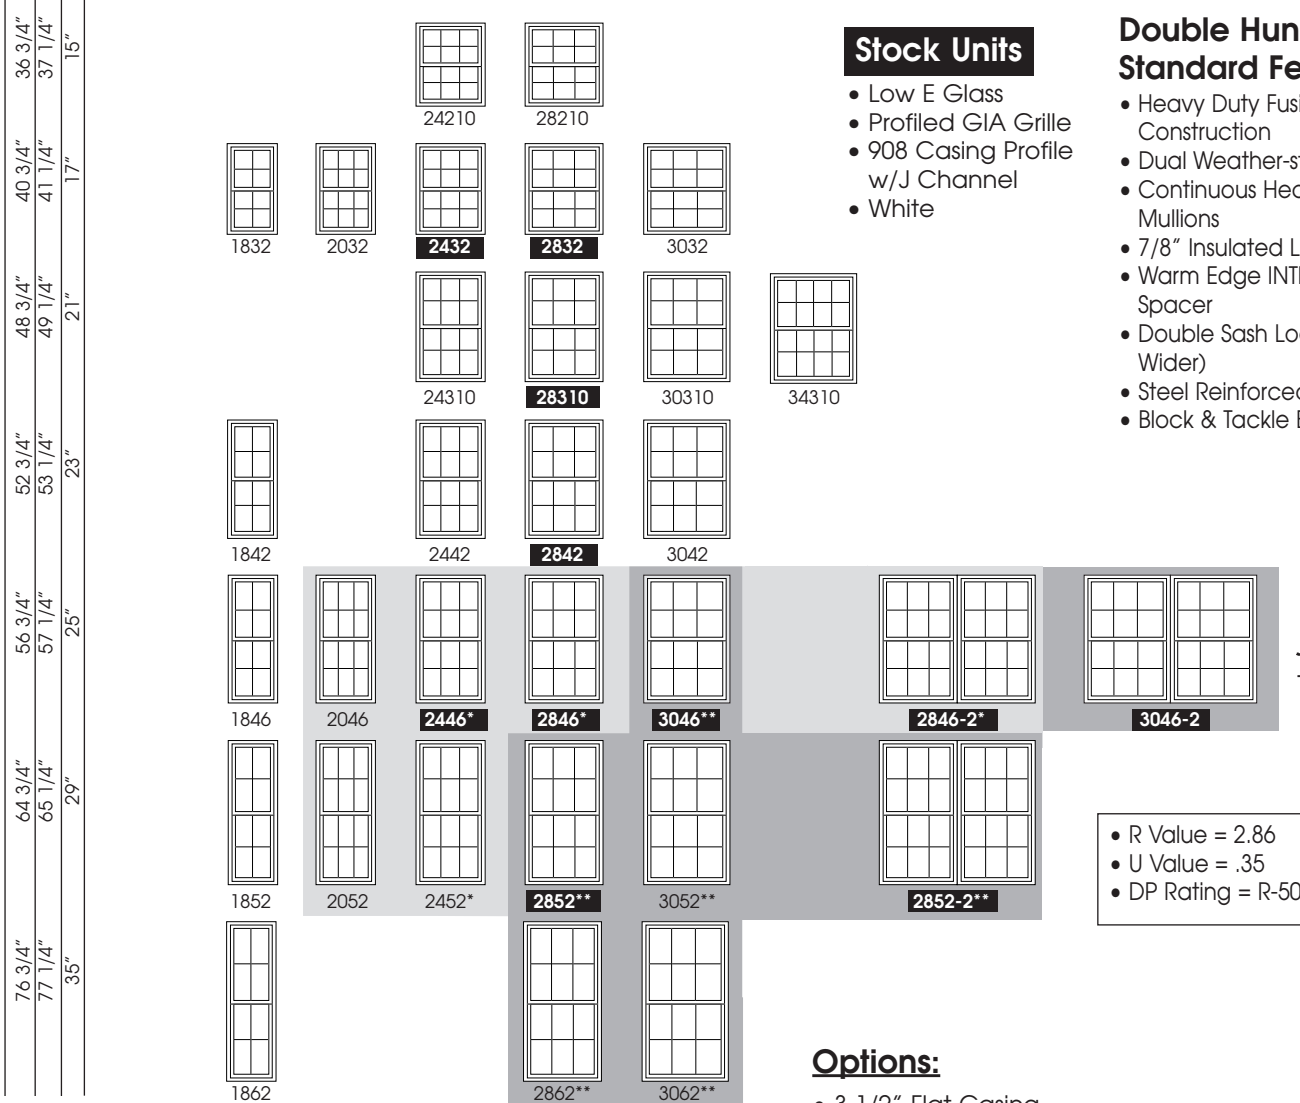

Double Hung

Unit Size	21 3/4"	25 3/4"	29 3/4"	33 3/4"	37 3/4"	41 3/4"	67 1/2"	75 1/2"
Rough Oppg.	22 1/4"	26 1/4"	30 1/4"	34 1/4"	38 1/4"	42 1/4"	68"	76"
Unobstructed Glass	15 5/8"	19 5/8"	23 5/8"	27 5/8"	31 5/8"	35 5/8"	27 5/8"	31 5/8"

Call Size	Mullion	Triple
18	44"	65 3/4"
20	52"	77 3/4"
24	60"	89 3/4"
28	68"	101 3/4"
30	76"	113 3/4"
34	84"	—

To determine R.O.'s for combinations
Add unit dimension for each unit and add 1/2". R.O. is 1/2" greater than tip to tip dimension

* Denotes Mass Egress — Lt gray 3.3 SF

** Denotes ME, NH BOCA Egress — Dk gray 5.7 SF

5800 Series Patio Sliders

Handing viewed from exterior
F = Fixed A = Active

Patio Slider Screen Code = SL3068SCRN

6-0 x 6-8 Patio Sliders