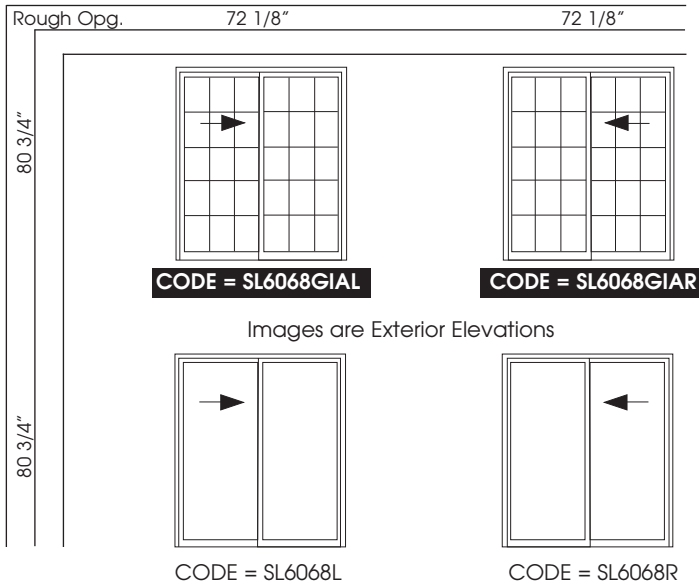

5800 Series Patio Sliders

Handing viewed from exterior
F = Fixed A = Active

Patio Slider Screen Code = SL3068SCRN

6-0 x 6-8 Patio Sliders

Standard Features:

- White
- 7/8" Insulated Glass LoE2 Glass
- Self Leveling Ball Bearing Rollers
- Integral 'J' Channel & Nailing Flange
- Steel Reinforced Panel
- Four Corner Welded Frame
- Multi-Point Lock
- White Handle Set
- Profile GIA Grille

- R Value = 3.03
- U Value = .33
- DP Rating = R-40

OPTION:
Color: • Tan