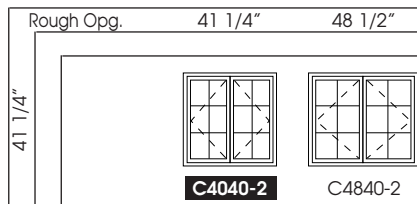

Casement

Stock Units

- Low E Glass
- Profiled GIA Grille
- 908 Casing Profile w/J Channel
- White

Casement

Standard Features:

- Heavy Duty Fusion Welded Construction
- Dual Weather-stripping
- Continuous Head & Sill on Mullions Units
- 7/8" Insulated Low E Glass
- Warm Edge INTERCEPT Spacer
- Multi-Point Locking System

- R Value = 2.94
- U Value = .34
- DP Rating = R-50

Options:

- 3 1/2" Flat Casing
- Tempered Glass
- Low E Argon Glass
- Color - Tan
- Applied Extension Jambes for 4 5/8" & 6 5/8"
- Other Extension Jamb Sizes Available