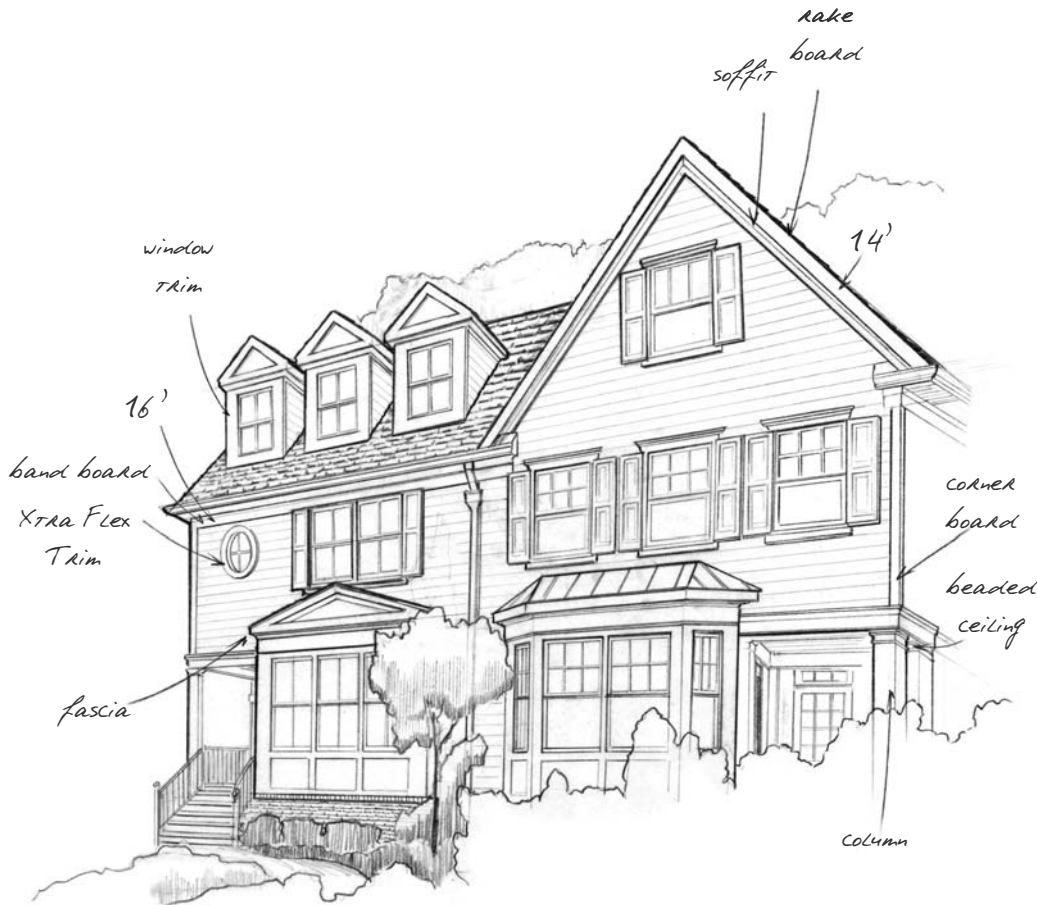

craftsmanship pays

TRIM & SPECIALTY BOARDS

30 YR WARRANTY AGAINST ROT, INSECTS & MOLD

Jackson
stocks:*

by the LF
16' pcs
12' pcs
8' pcs

CLEAN TECHNOLOGY

Durable for the exterior and healthy for the interior, WindsorONE+ boards come with an industry leading primer. Boards are made of FSC certified wood and are eligible for LEED points. Straight, tight and true, WindsorONE+ boards bring detail to any project.

*Other sizes are available upon request