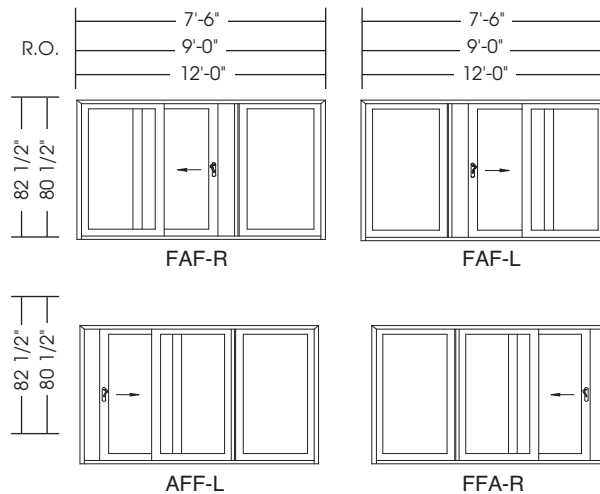

**Options: (see pg 20)**

- Exterior casings
- Applied extension jamb
- Painted exteriors
- Simulated divided lites
- Low E glass w/Argon
- Tempered glass

PVC Exterior Window Surround See page 26
Pre-assembled Interior Trim See page 27

**VINYL PATIO SLIDERS**

**2 Panel Units**

**3 Panel Units**

**4 Panel Unit**

**Standard Features:**

- Stainless Steel Multi-Point Lock
- Welded Sash & Frame
- Integral J Channel
- Anodized Aluminum Sill
- 4-5/8 Jamb
- White Handleset
- Full screen
- Flashing Flange Under Sill
- Shipped Fully Assembled and Crated
- 3/4" Low E Insulated Glass

Handing Viewed from exterior.  
F = Fixed A = Active

	Low E Glass	Low E w/Argon
R value	2.9	3.2
U value	.35	.31
DP Rating		R40

**Options:**

- Keyed Handleset
- 6 5/8 Extension Jamb Applied
- 3/4 Receiver - To accept field applied ext. jambs