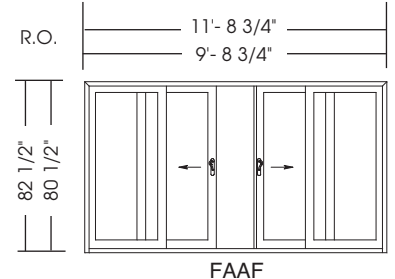

**VINYL PATIO SLIDERS**

**2 Panel Units**

**3 Panel Units**

**4 Panel Unit**

**Standard Features:**

- Stainless Steel Multi-Point Lock
- Welded Sash & Frame
- Integral J Channel
- Anodized Aluminum Sill
- 4-5/8 Jamb
- White Handleset
- Full screen
- Flashing Flange Under Sill
- Shipped Fully Assembled and Crated
- 3/4" Low E Insulated Glass

Handing Viewed from exterior.  
F = Fixed A = Active

	Low E Glass	Low E w/Argon
R value	2.9	3.2
U value	.35	.31
DP Rating		R40

**Options:**

- Keyed Handleset
- 6 5/8 Extension Jamb Applied
- 3/4 Receiver - To accept field applied ext. jambs