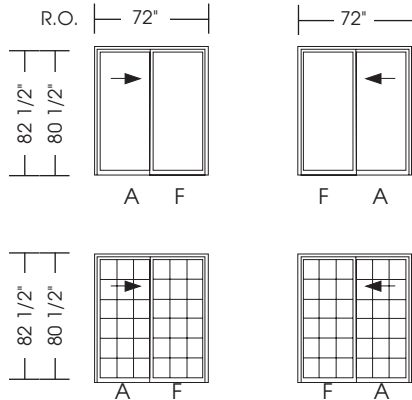

Casement

	Low E Glass	Low E w/Argon
R value	3.2	3.57
U value	.31	.28
DP Rating		C-65

Features:

- 3/4" Low E Insulated Glass with DURASEAL™ Spacer
- Integral J Channel with Nail Flange
- Triple Weather-stripping
- Fully Welded Sash & Frame
- Full Screen
- 3/4" Receiver to accept pre-assembled window trim

Options: (see pg 20)

- Exterior casings
- Applied extension jamb
- Painted exteriors
- Simulated divided lites
- Low E glass w/Argon
- Tempered glass

PVC Exterior Window Surround See page 26
Pre-assembled Interior Trim See page 27

VINYL PATIO SLIDERS

2 Panel Units

3 Panel Units

4 Panel Unit

Standard Features:

- Stainless Steel Multi-Point Lock
- Welded Sash & Frame
- Integral J Channel
- Anodized Aluminum Sill
- 4-5/8 Jamb
- White Handleset
- Full screen
- Flashing Flange Under Sill
- Shipped Fully Assembled and Crated
- 3/4" Low E Insulated Glass

Handing Viewed from exterior.
F = Fixed A = Active

	Low E Glass	Low E w/Argon
R value	2.9	3.2
U value	.35	.31
DP Rating		R40

Options:

- Keyed Handleset
- 6 5/8 Extension Jamb Applied
- 3/4 Receiver - To accept field applied ext. jambs

Handle Set Finishes:

- Bright Brass
- Tan Powder Coat
- Antique Brass
- Brushed Brass
- Brushed Chrome
- Polished Chrome
- Satin Nickel