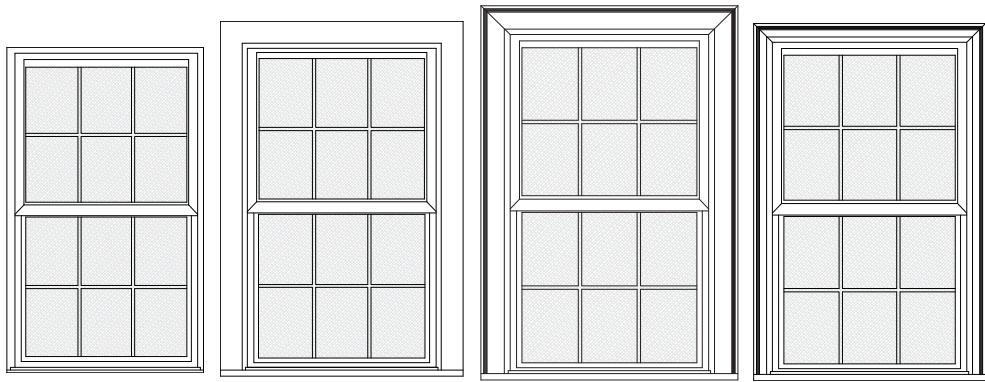

J Channel only   5/4 x 3 1/2 Flat Casing w/ J Channel   5" 908 Casing w/ J Channel   908 Casing w/ J Channel

Interior Extension Jamb

- 4-5/8" Ext Jamb Clear or F.J.P
- 6-5/8" Ext Jamb Clear or F.J.P
- Other Size Ext Jamb Available

Color:

Tan Vinyl

Made-to-Measure Crown Moulding

Features:

Fully Assembled in Factory • Quality PVC construction • Architecturally Accurate • Easy Installation