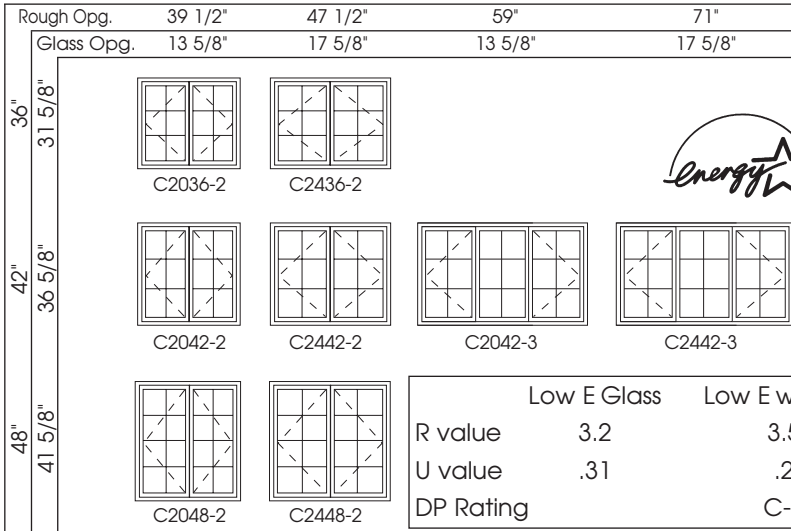

Casement

	Low E Glass	Low E w/Argon
R value	3.2	3.57
U value	.31	.28
DP Rating		C-65

Features:

- 3/4" Low E Insulated Glass with DURASEAL™ Spacer
- Integral J Channel with Nail Flange
- Triple Weather-stripping
- Fully Welded Sash & Frame
- Full Screen
- 3/4" Receiver to accept pre-assembled window trim

Options: (see pg 20)

- Exterior casings
- Applied extension jamb
- Painted exteriors
- Simulated divided lites
- Low E glass w/Argon
- Tempered glass

PVC Exterior Window Surround See page 26
Pre-assembled Interior Trim See page 27

VINYL PATIO SLIDERS

2 Panel Units