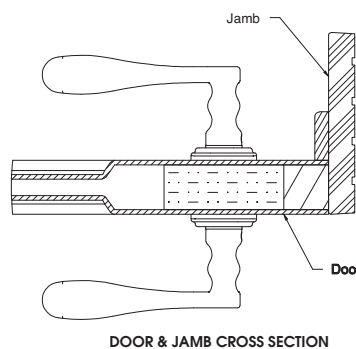

JELD-WEN is proud to offer a true craftsman style door with flat panels and square sticking. Our Craftsman doors reflect the clean, unadorned, aesthetically balanced design created over a century ago. These doors are the perfect choice for traditional homes. Their clean, geometric lines also make them increasingly popular with contemporary style homes.

- All other sizes available special order
- Solid core available special order
- Smooth, primed surface that is ready to paint, so you can easily match any color scheme
- Beautiful clean lines reflect the skilled craftsmanship found in traditional wood doors
- Deeply recessed, flat panels and square sticking profiles for an authentic Craftsman look