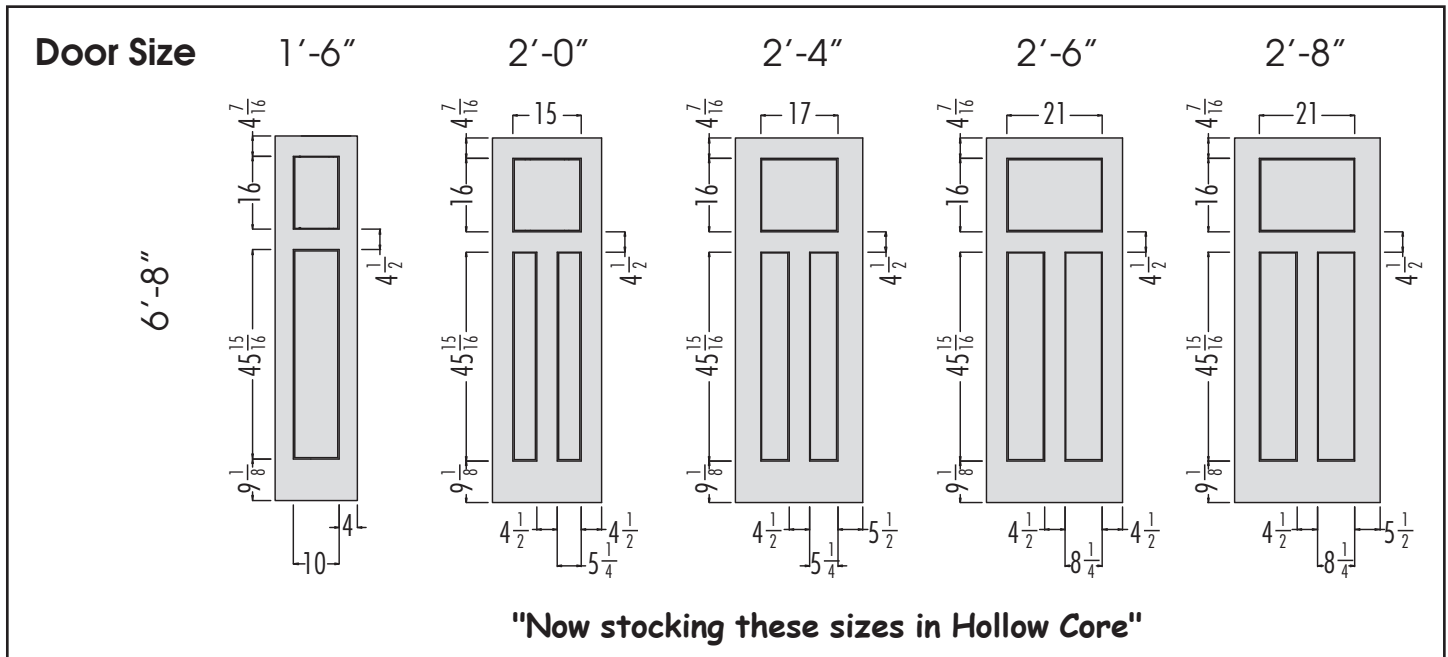

- All other sizes available special order
- Solid core available special order
- Smooth, primed surface that is ready to paint, so you can easily match any color scheme
- Beautiful clean lines reflect the skilled craftsmanship found in traditional wood doors
- Deeply recessed, flat panels and square sticking profiles for an authentic Craftsman look