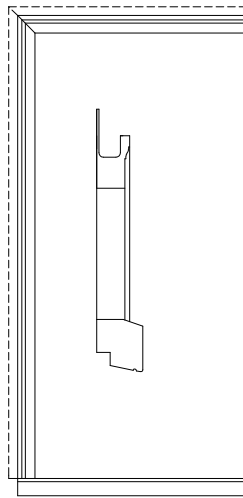

# Exterior Window Surrounds (EWS)

Sudbury

PVC WM 180  
#7631 Sill Nosing

Ipswich

5/4 x 3 1/2 PVC Flat Casing  
#7631 Sill Nosing

Tisbury

PVC WM 180 J  
#7631 Sill Nosing

Harwich

PVC Flat J4  
#7631 Sill Nosing

Milton

5/4 x 3 1/2 Flat Casing  
5/4 x 4 1/2 Head Casing  
#7631 Sill Nosing

Duxbury

5/4 x 3 1/2 Flat Casing  
5/4 x 5 1/2 Head Casing  
#7158 Rams Head  
#7631 Sill Nosing